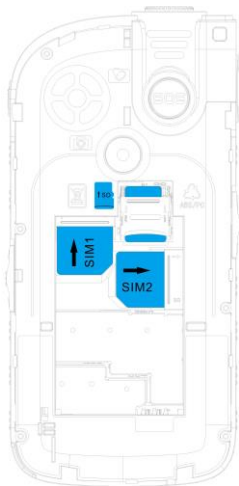

SIM Card slot / TF Card slot position as below: