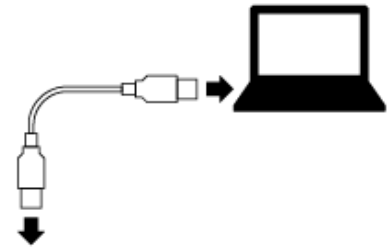

3 adjustable angles

With 5 high speed fans with low current to protect computer

Compatible for 9-17" computer

Technical information

Fan speed: 1000~1200RPM+/-10%

Dimension:410*290*25mm

Fan size :140*140**15mm

Detachable anti-slip plate

1. Both sides of the plate can be used .one side is for thick computer, the other side is for thin laptop.

Do you still need an advice after reading this guide?

First read "Frequently Asked Questions" at www.evolveo.com or contact the EVOLVEO technical support.