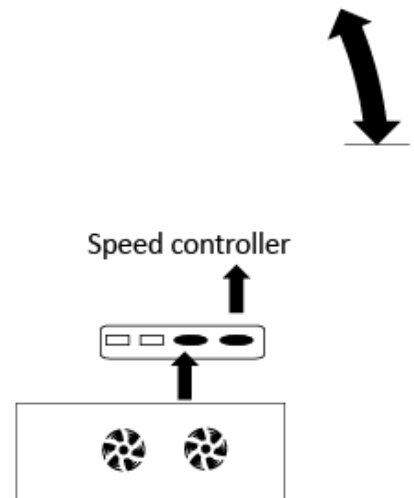

3 adjustable angles

With 5 high speed fans with low current to protect computer

Compatible for 9-17" computer

Technical information

Fan speed: 1000~1200RPM+/-10%

Dimension:410*290*25mm

Fan size :140*140**15mm

Detachable anti-slip plate

1. Both sides of the plate can be used .one side is for thick computer, the other side is for thin laptop.

Do you still need an advice after reading this guide?

First read "Frequently Asked Questions" at www.evolveo.com or contact the EVOLVEO technical support.