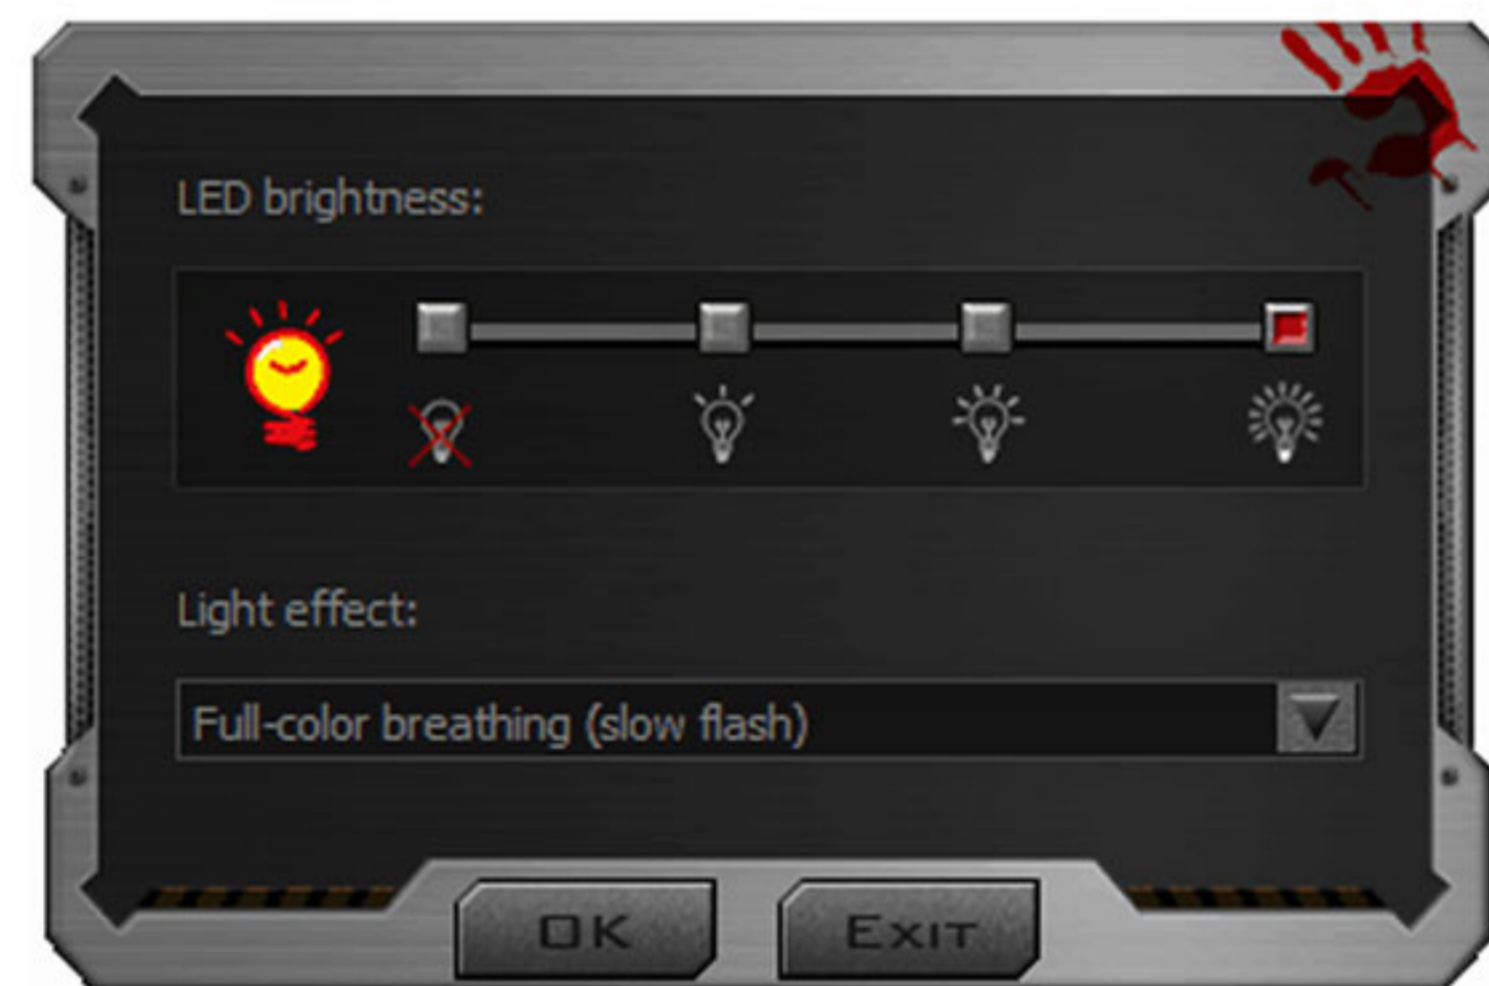

P30 PRO

THE POWER OF RGB LIGHTING

Made to give you all the freedom you need to set yourself apart, your Bloody RGB Animation opens up a world of extreme personalization possibilities. The lighting effects are programmable individually with 16.8 million color options, all easily set through Bloody Mouse Software.

Bloody Logo LED Light

RGB color animation editor software allows for personalized creative logo lighting effects with 16.8 million colors!

Download : software.bloody.com

7 Lighting Effects

Double click [1], the wheel light will start blinking, use mouse "4th" and "5th" buttons to adjust light and settings, click [1] again to save settings.