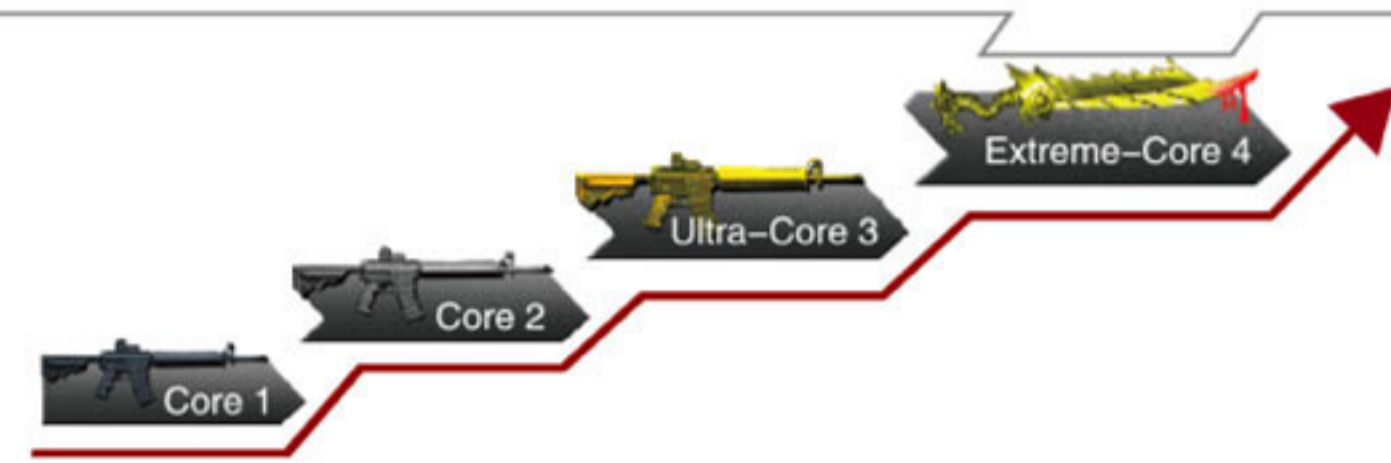

P30 PRO

SECRET WEAPON

4 Invincible 4 Core

Innovative Unique 4-Core System offers 4 Levels: "Low, High, Ultra, and Extreme". Suitable for MMO, RPG, FPS and All Kinds of Game.

Access the feature of 5-way Gun Adjustments, 6 Sniper Modes for FPS shooting games and Quick1-Key Execution of Macros in MMO games.