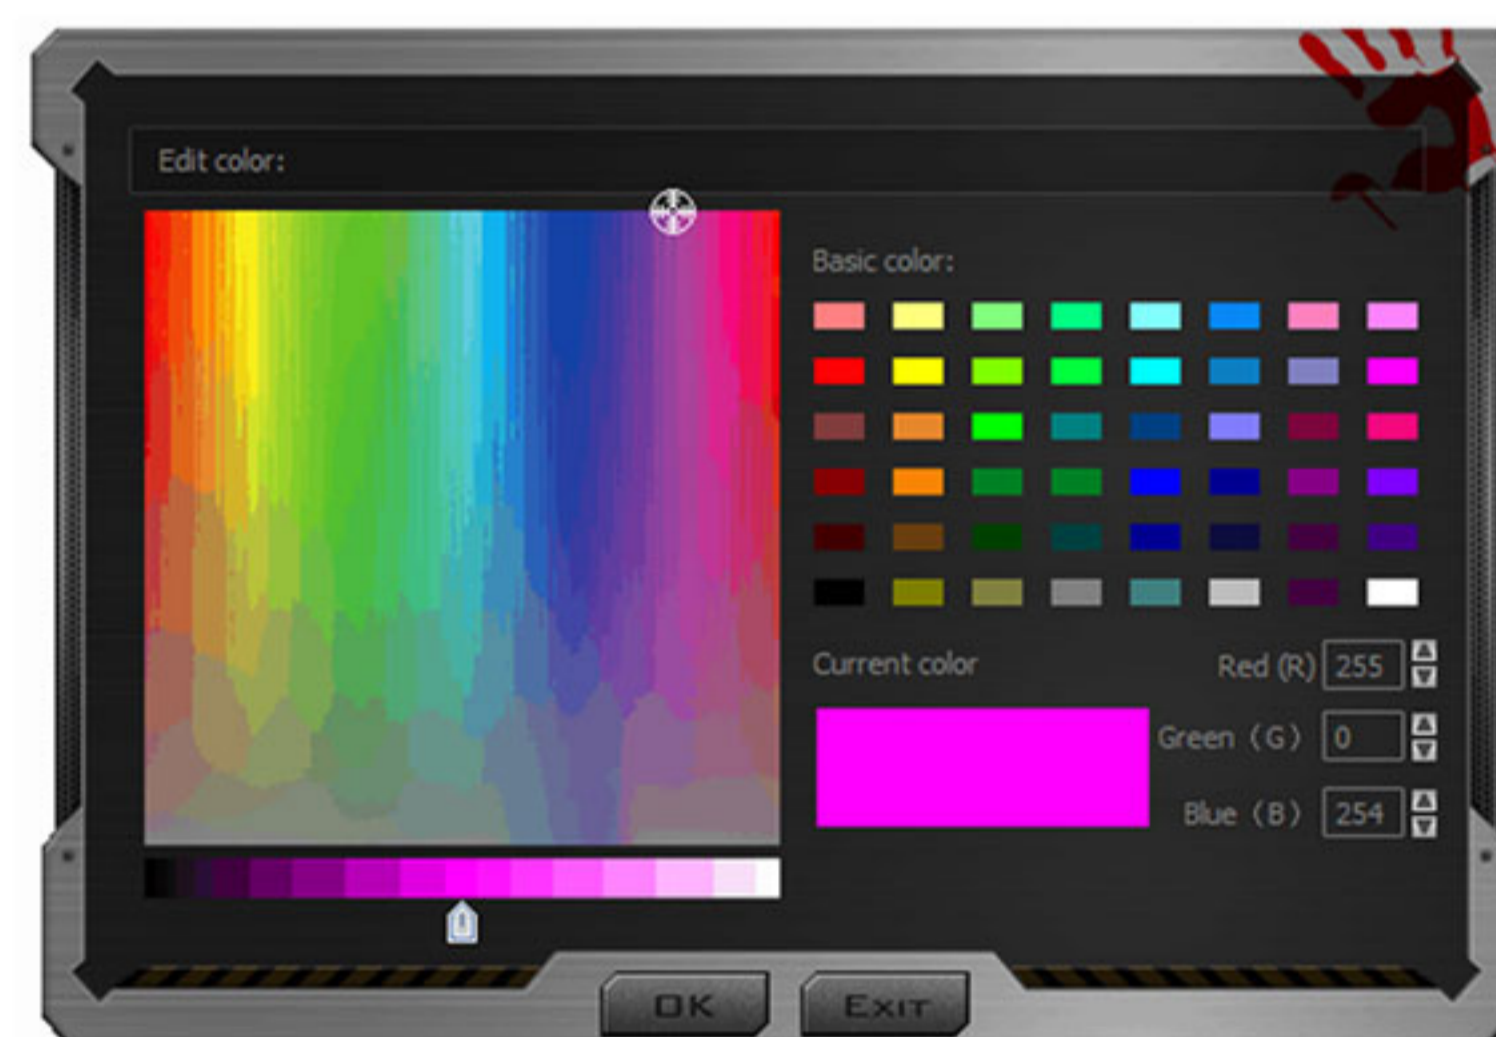

Ultra HD 12000 CPI

Adjustable resolution up to 12000 CPI, designed for various screen demand preference.

No Double Click

The output is zero-bouncing, improves metal switch double-click issue.

Metal X'Glide Armor Boot

A armor boot eliminate friction on nearly any surface for smoother motions, precise cursor movements and improved accuracy.

P30 PRO

THE POWER OF RGB LIGHTING

Made to give you all the freedom you need to set yourself apart, your Bloody RGB Animation opens up a world of extreme personalization possibilities. The lighting effects are programmable individually with 16.8 million color options, all easily set through Bloody Mouse Software.