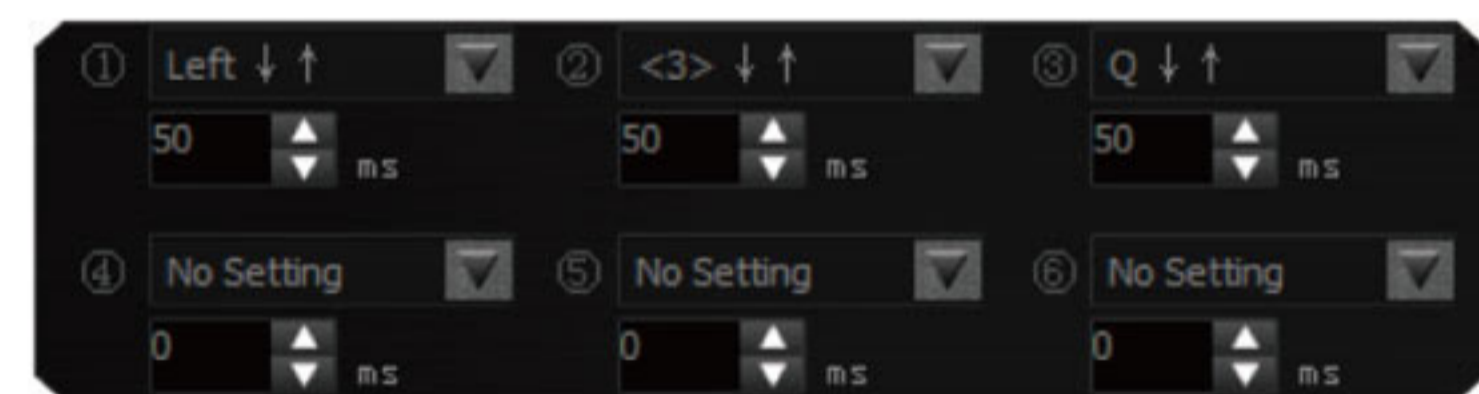

5 6 Sniper Modes

Innovative 6 Sniper Modes provides fast and accurate execution, such as switching swiftly between "rife" and "sniper" modes.