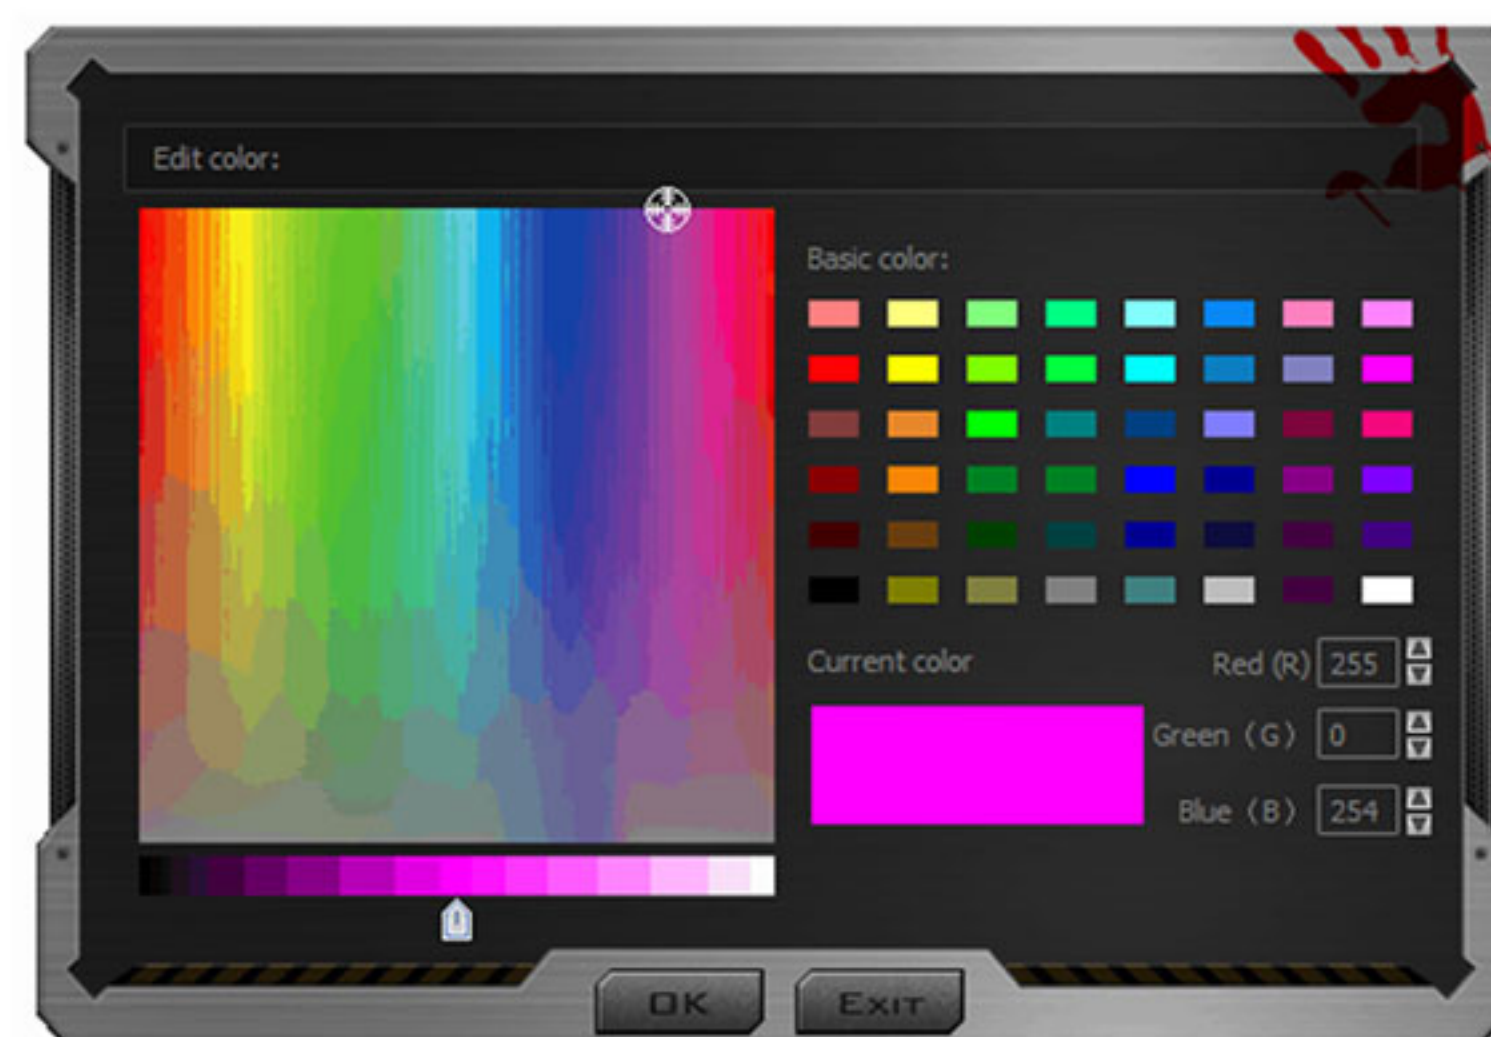

Ultra HD 12000 CPI

Adjustable resolution up to 12000 CPI, designed for various screen demand preference.

No Double Click

The output is zero-bouncing, improves metal switch double-click issue.

Metal X'Glide Armor Boot

A armor boot eliminate friction on nearly any surface for smoother motions, precise cursor movements and improved accuracy.

P80 PRO

THE POWER OF RGB LIGHTING

Made to give you all the freedom you need to set yourself apart, your Bloody RGB Animation opens up a world of extreme personalization possibilities. The lighting effects are programmable individually with 16.8 million color options, all easily set through Bloody Mouse Software.