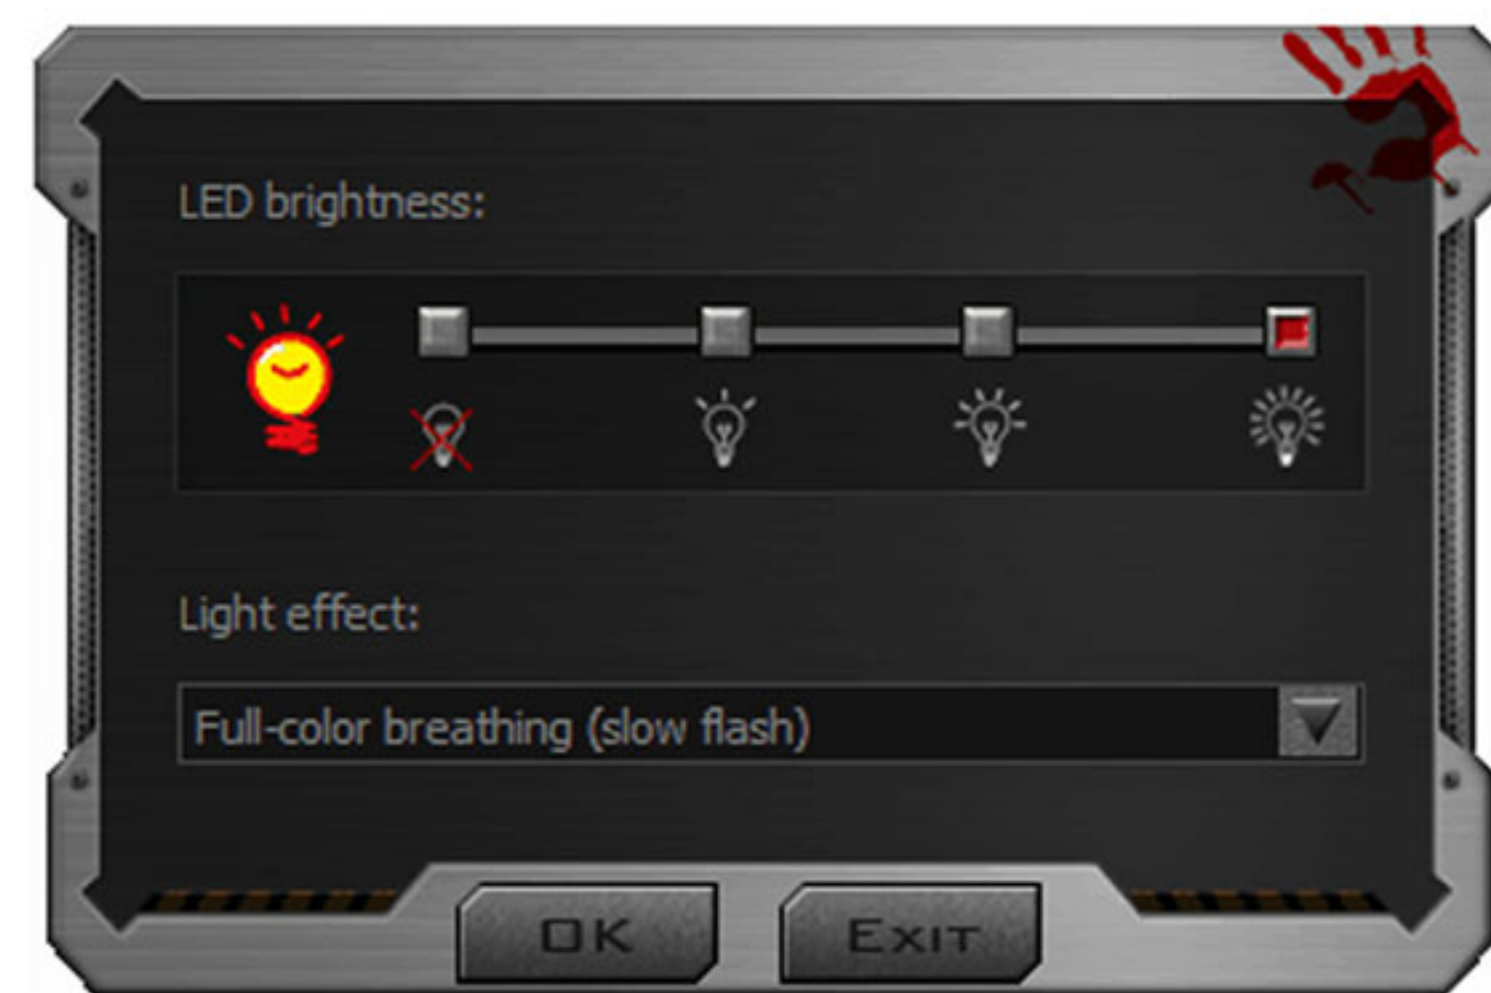

P80 PRO

THE POWER OF RGB LIGHTING

Made to give you all the freedom you need to set yourself apart, your Bloody RGB Animation opens up a world of extreme personalization possibilities. The lighting effects are programmable individually with 16.8 million color options, all easily set through Bloody Mouse Software.

■ Bloody Logo LED Light

RGB color animation editor software allows for personalized creative logo lighting effects with 16.8 million colors!

Download : software.bloody.com

■ 7 Lighting Effects

Double click [1], the wheel light will start blinking, use mouse "4th" and "5th" buttons to adjust light and settings, click [1] again to save settings.