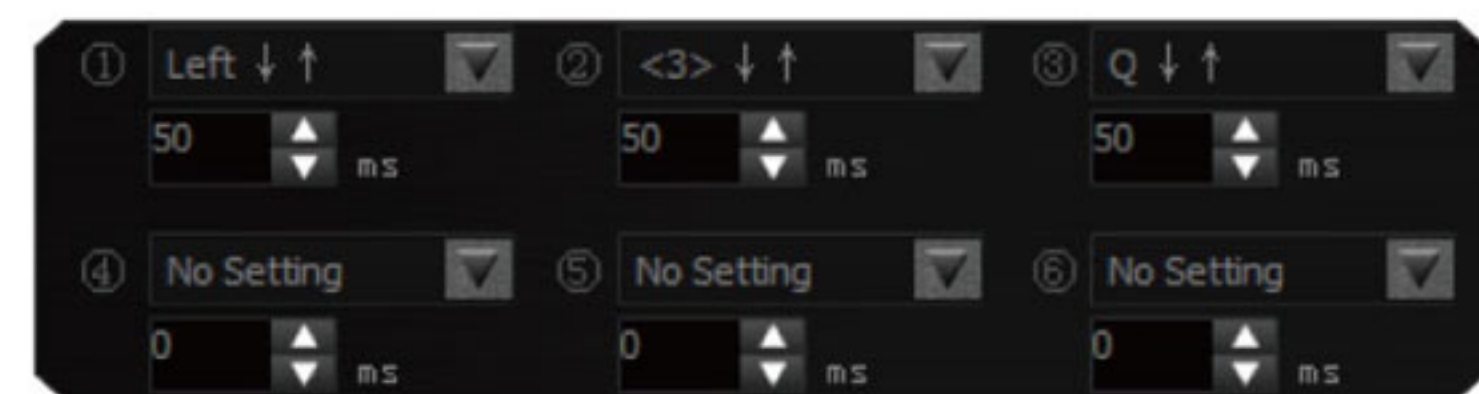

5 6 Sniper Modes

Innovative 6 Sniper Modes provides fast and accurate execution, such as switching swiftly between "rife" and "sniper" modes.