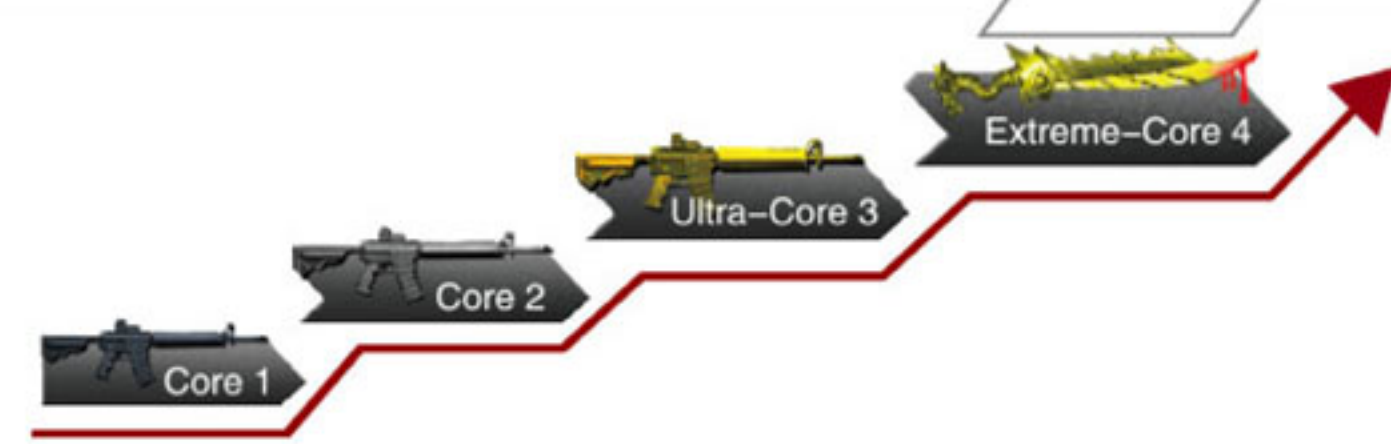

P80 PRO

SECRET WEAPON

4 Invincible 4 Core

Innovative Unique 4-Core System offers 4 Levels: "Low, High, Ultra, and Extreme". Suitable for MMO, RPG, FPS and All Kinds of Game.

Access the feature of 5-way Gun Adjustments, 6 Sniper Modes for FPS shooting games and Quick1-Key Execution of Macros in MMO games.