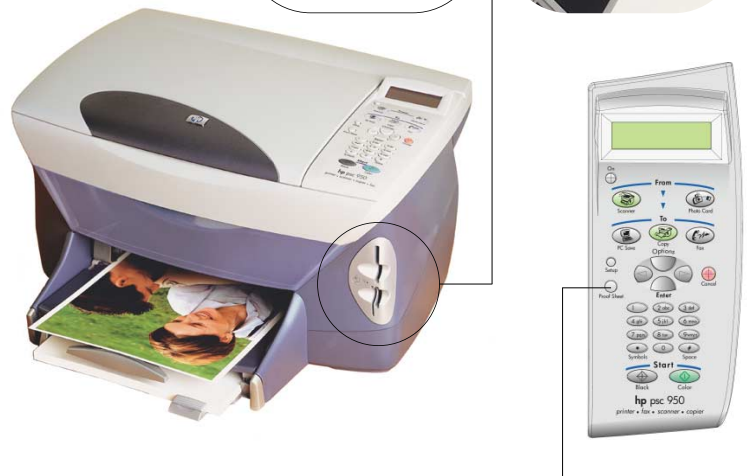

ideal for printing and sharing your photos

The HP PSC 950 has been designed to make sharing and enjoying your family's favourite photos as simple as possible. The digital camera memory card slots let you print your photos directly – without using a PC.

Reviewing and printing your photos is a breeze: download them from the FlashCard™, Smart Card™ or Sony Memory Stick® (via the card slots in the printer). Press the front-panel key to make a photo proof sheet. Mark the images you want to print – and the sizes – on the sheet. Then scan it using the special "proof sheet" button. Finally, press (2) to print.

You can also download images from the memory cards direct to the HP Photo Center on your PC, where you can modify them, make creative projects such as albums and birthday cards, e-mail them to friends and family, or post them on a Website such as www.cartogra.com or www.MyFamily.com.

download your photos via FlashCard™, Smart Cards™ or Sony Memory Sticks® into the card slots on the right side