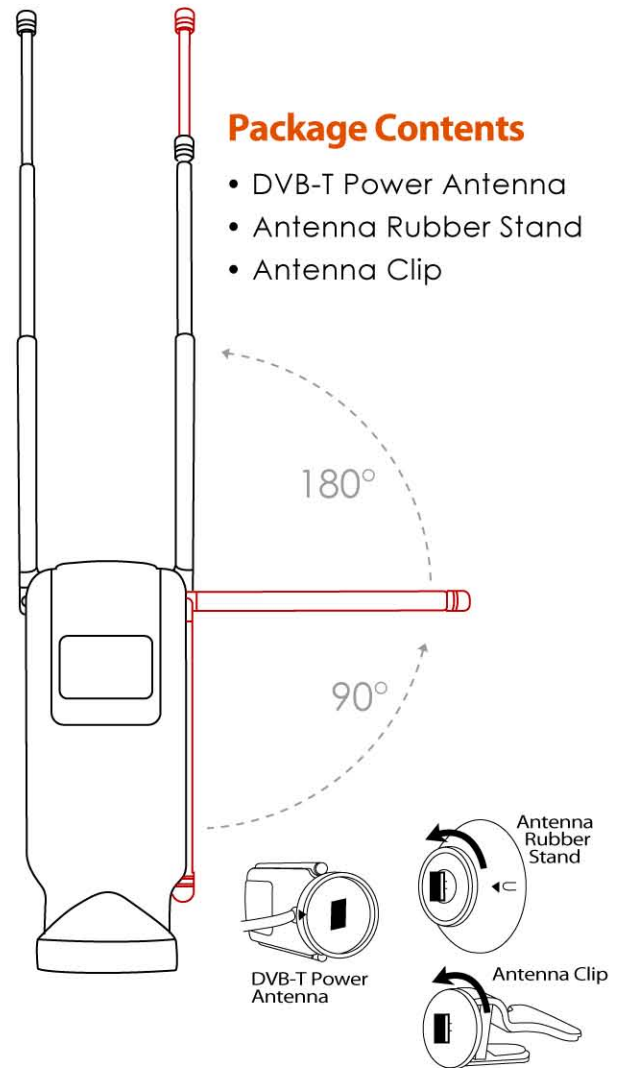

N^oTV Only

DVB-T POWER ANTENNA

Optimum VHF/UHF range and sharp DVB-T reception indoor and outdoor

- No need of external power supply
- Plug 'n' play solution - no installation required
- Design for Desktop and Notebook PC use
- Also suitable for portable DVB-T devices (DVD players and Digital Photo Frames with on board DVB-T)

Specifications

Description	DVBT Power Antenna
Operating Frequency	VHF: 174MHz-230MHz UHF: 470MHz-862MHz
Gain	0±2dBi
Impedance	75 ohm
V.S.W.R..	2.5:1 max
Polarization	Linear Horizontal
Connector	IEC(M)
Cable	1.5C-2Vx1M±50mm
Operating Temperature	-20°C ~ +65°C
Storage Temperature	-30°C ~ +75°C
Helix Tensile Load	≤ 0.7Kgs(Cable) ≤ 0.5Kgs (Connector)
Dimension	1020x40x40mm (LxWxD)

Package Contents

- DVB-T Power Antenna
- Antenna Rubber Stand
- Antenna Clip

- Non necessita di alimentazione esterna
- Soluzione plug 'n' play : non richiede nessun tipo di installazione
- Si può utilizzare anche su altre soluzioni DVB-T portatili (lettori DVD e Digital Photo Frames con DVB-T integrato)